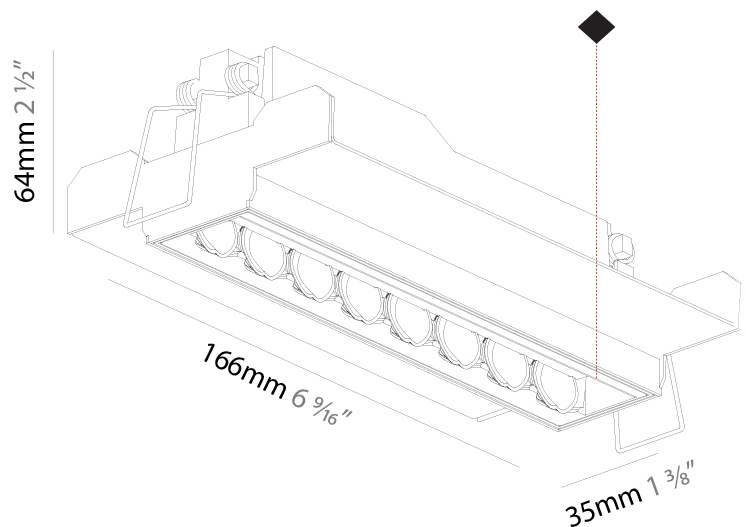

PHYSICAL

Shape: Rectangle
Length (mm): 166
Length (in): 6 ⁹/₁₆
Width (mm): 35
Width (in): 1 ³/₈
Height (mm): 64
Height (in): 2 ¹/₂
Ceiling Thickness (mm): 12.5
Ceiling Thickness (in): 1/2
Min. Recessing Depth (mm): 100
Min. Recessing Depth (in): 3 ¹⁵/₁₆
Weight (kg): 0.535
Weight (lbs): 1.18
Fixture Finish: SSR / BKV / CWI / CRY / HAB / UFT / ITA / RUA / FTG / MYG / LOD / PUS / FRO / FUP / KIA / POP / BLS / SPG / MEY / GOH / CHC / COM / ABZ / JAG / OBR / MOS / ROR
Holder Finish: WHI / BLK
Fixture Material: Aluminum Die Cast
Cut-out Measurements: 173mm / 6 13/16" x 42mm / 1 5/8"

ELECTRICAL

Lamp Type: LED (Zhaga Standard)
Input Wattage (W): 19
Total Output Wattage (W): 17.2
Dimming: Tri-Mode (Non-Dimming and Phase Dimming (120Vac only) and 0-10V Dimming)
Driver Included: No
Driver Location: Recessed Housing
Driver Type: Constant Current - Universal
Driver Class: Class 2
Housing: See components
Input Voltage (V): 120 - 277
Constant Current (MA): 700

LED

Number of LEDs: 8
Color Temperature (°K): 2700 / 3000 / 3500 / 4000
Max. Delivered Lumen (lm): 1270 / 1270 / 1513 / 1544
Nominal Lumen (lm): 1492 / 1492 / 1778 / 1814
CRI: >90 CRI
Lamp Life (hrs): 50000
Upon Request: Special Color Temperature

OPTICAL

Upon Request: Special Beam Angles

RATINGS AND CERTIFICATIONS

Certified By: CSA Certified to UL and CSA Standards

IP rating: IP20
Zaneen Company Inc. © 2026, T 1800-388-3382, F 416-247-9319, www.zaneen.com

100mm
3 15/16"

12 1/2 mm
1/2"

173mm x 42mm
6 13/16" x 1 5/8"