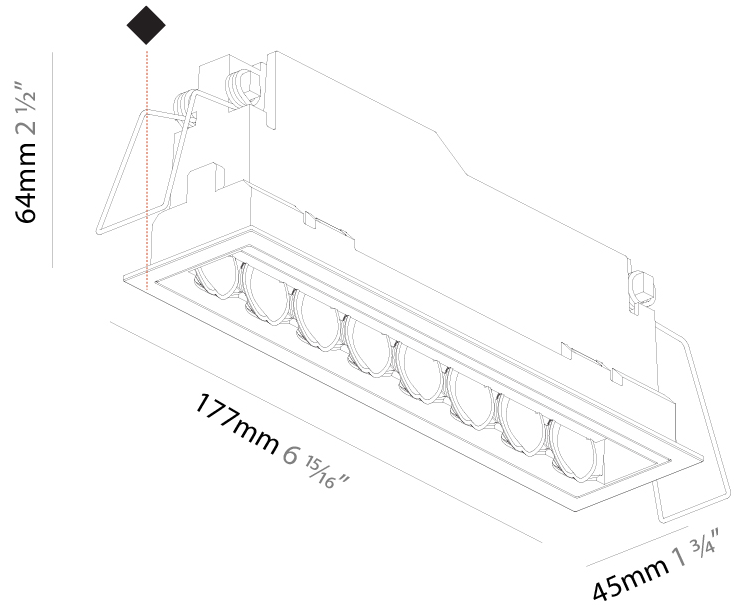

GENERAL

Series: Magiq Hollow Wallwash
Subseries: Magiq Hollow Wallwash
Partner: Prolicht
Division: Architectural
Installation: Recessed
Product Type: Wallwash
Mounting Location: Ceiling
Light Distribution: Downlight

PHYSICAL

Shape: Rectangle
Length (mm): 177
Length (in): 6 15/16
Width (mm): 45
Width (in): 1 3/4
Height (mm): 64
Height (in): 2 1/2
Ceiling Thickness (mm): 5 - 30
Ceiling Thickness (in): 1/16 - 1 3/16
Min. Recessing Depth (mm): 100
Min. Recessing Depth (in): 3 15/16
Fixture Finish: SSR / BKV / CWI / CRY / HAB / UFT / ITA / RUA / FTG / MYG / LOD / PUS / FRO / FUP / KIA / POP / BLS / SPG / MEY / GOH / CHC / COM / ABZ / JAG / OBR / MOS / ROR
Fixture Material: Aluminum Die Cast
Cut-out Measurements: 170mm / 6 11/16" x 38mm / 1 1/2"

ELECTRICAL

Lamp Type: LED (Zhaga Standard)
Input Wattage (W): 19
Total Output Wattage (W): 17.2
Dimming: Tri-Mode (Non-Dimming and Phase Dimming (120Vac only) and 0-10V Dimming)
Driver Included: No
Driver Location: Remote
Driver Type: Constant Current - Universal
Driver Class: Class 2
Input Voltage (V): 120 - 277
Constant Current (MA): 700

LED

Number of LEDs: 8
Color Temperature (°K): 2700 / 3000 / 3500 / 4000
Max. Delivered Lumen (lm): 1270 / 1270 / 1513 / 1544
Nominal Lumen (lm): 1492 / 1492 / 1778 / 1814
CRI: >90 CRI
Lamp Life (hrs): 50000

OPTICAL

RATINGS AND CERTIFICATIONS

Certified By: CSA Certified to UL and CSA Standards
IP rating: IP20